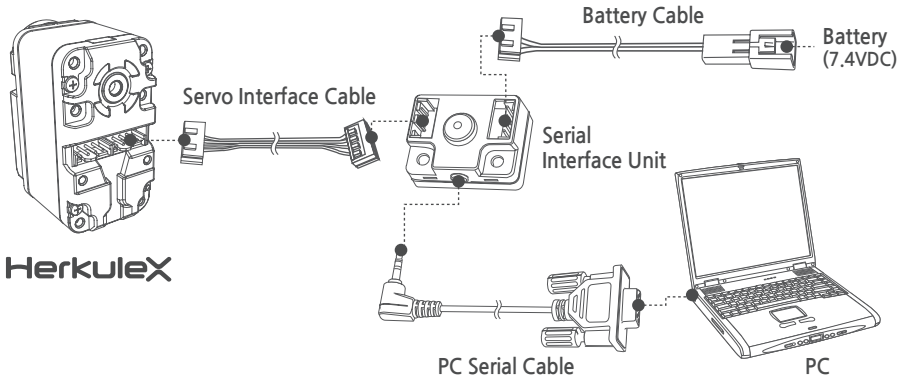

HerkuleX

HerkuleX Manager Kit User Manual

Caution

- ⊘ Don't connect GND & VDD in the other way.
- ⊘ Don't use any type of liquids.
- ⊘ Direct sun light and any heat sources are prohibited.
- ⊘ Any repairs and adjustments by consumer are prohibited.
- ⊘ Regular voltage of 7.4 VDC should be used.
- ⊘ Don't stop on the cable to prevent damage.
- ⊘ Loading objects is prohibited.
- ⊘ Keep out of reach of children.
- ⊘ Follow the regulation of local environmental.