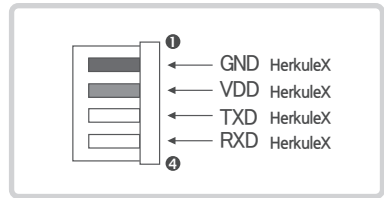

HerkuleX

HerkuleX Manager Kit User Manual

Caution

- ⊘ Don't connect GND & VDD in the other way.
- ⊘ Don't use any type of liquids.
- ⊘ Direct sun light and any heat sources are prohibited.
- ⊘ Any repairs and adjustments by consumer are prohibited.
- ⊘ Regular voltage of 7.4 VDC should be used.
- ⊘ Don't stop on the cable to prevent damage.
- ⊘ Loading objects is prohibited.
- ⊘ Keep out of reach of children.
- ⊘ Follow the regulation of local environmental.