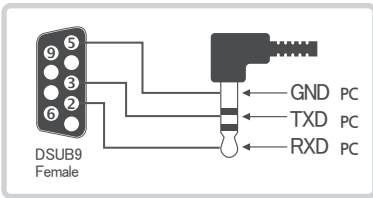

HerkuleX

HerkuleX Manager Kit User Manual

Caution

- ⊘ Don't connect GND & VDD in the other way.
- ⊘ Don't use any type of liquids.
- ⊘ Direct sun light and any heat sources are prohibited.
- ⊘ Any repairs and adjustments by consumer are prohibited.
- ⊘ Regular voltage of 7.4 VDC should be used.
- ⊘ Don't stop on the cable to prevent damage.
- ⊘ Loading objects is prohibited.
- ⊘ Keep out of reach of children.
- ⊘ Follow the regulation of local environmental.