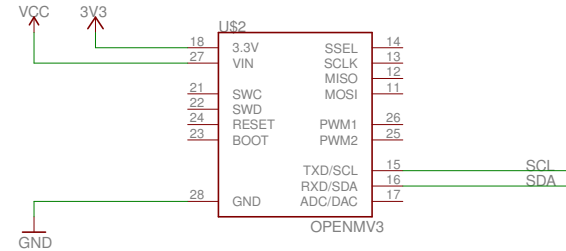

Servo Controller (PCA9685)

OpenMV

Servo Headers

OpenMV

TITLE: servo

Document Number:

REV:
2

Date: 6/4/17 9:00 PM

Sheet: 1/1

Copyright (c) 2017 OpenMV LLC <openmv@openmv.io>
This work is licensed under the Creative Commons Attribution-ShareAlike 4.0 License.
To view a copy of this license, visit <http://creativecommons.org/licenses/by-sa/4.0/>