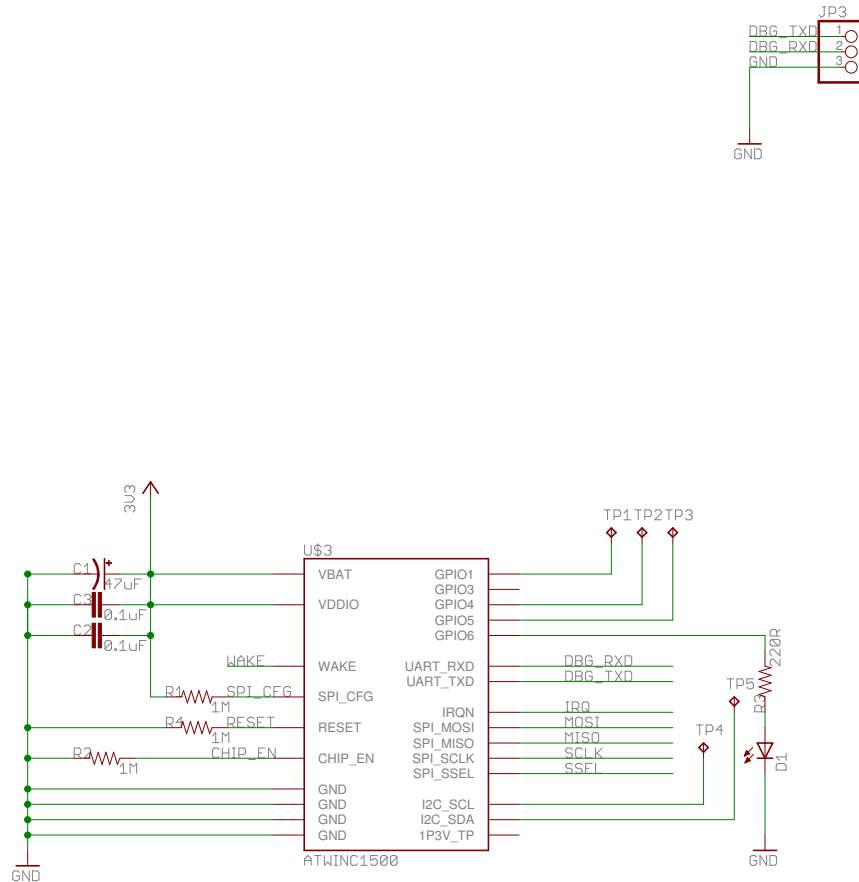

ATWINC1500

OpenMV

○ ○	
TITLE: wifi	
Docu Number:	REV: 2
Date: 4/16/16 2:38 AM	Sheet: 1/1

Copyright (c) 2013 Ibrahim Abd Elkader <i.abdalkader@gmail.com>
 This work is licensed under the Creative Commons Attribution-ShareAlike License.
 To view a copy of this license, visit <http://creativecommons.org/licenses/by-sa/3.0/>