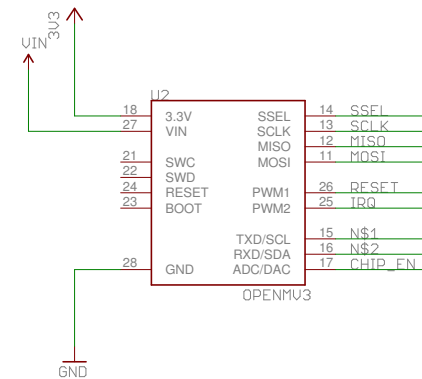

ATWINC1500

OpenMV

○ ○	
TITLE: wifi	
Docu Number:	REV: 2
Date: 4/16/16 2:38 AM	Sheet: 1/1

Copyright (c) 2013 Ibrahim Abd Elkader <i.abdalkader@gmail.com>
 This work is licensed under the Creative Commons Attribution-ShareAlike License.
 To view a copy of this license, visit <http://creativecommons.org/licenses/by-sa/3.0/>